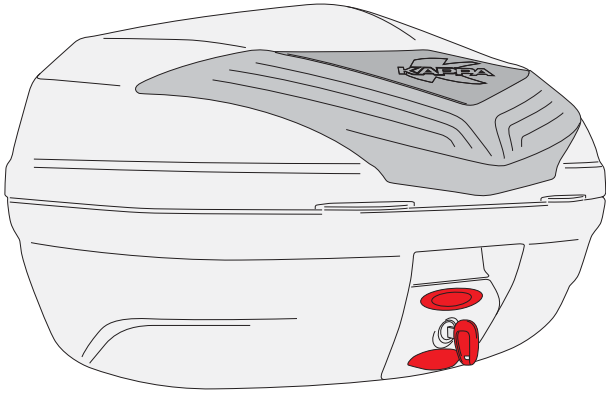

K466

TOP CASE 46 Lt

MONOLOCK SYSTEM