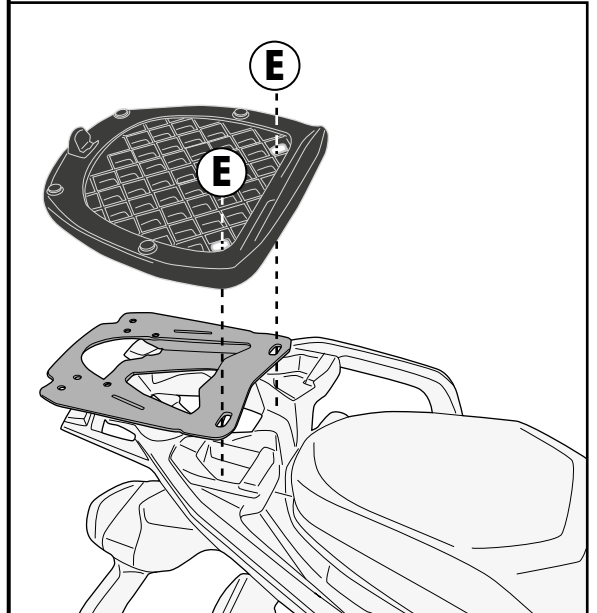

Z113 MONOLOCK PLATE

M7 PLATE CAN'T BE MOUNTED