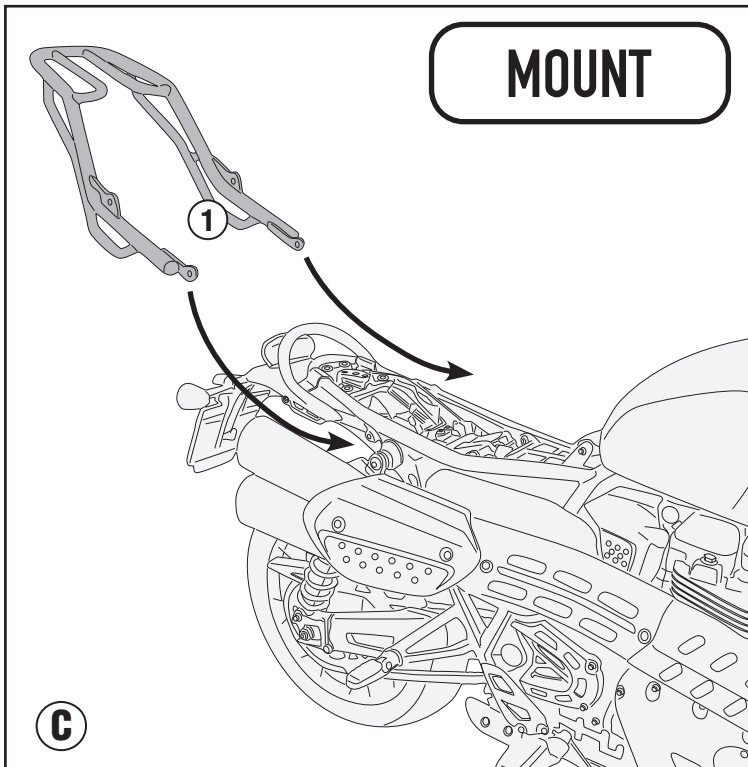

SR6416 - KR6416

PORTAPACCO SPECIFICO - SPECIFIC HOLDER - PORTE-PAQUET SPÉCIFIQUE - SPEZIFISCHER TRÄGER - PORTA-EQUIPAJE ESPECÍFICO - TRANSPORTADOR ESPECÍFICO

TRIUMPH SCRAMBLER 1200 (2019/2020)