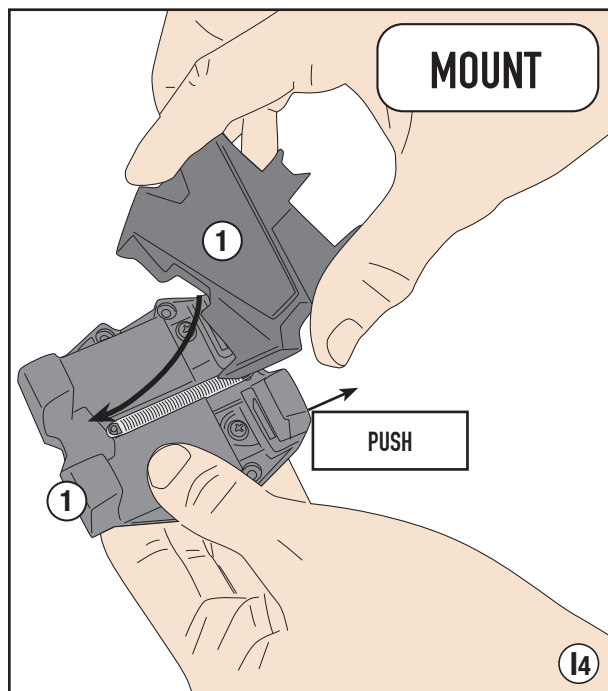

S921 - KS921

PORTA SMARTPHONE DA MANUBRIO SMARTPHONE-HOLDER FOR HANDLEBAR PORTE-SMARTPHONE POUR GUIDON
SMARTPHONE-HALTER FÜR LENKER PORTA-SMARTPHONE PARA LOS MANILLARES - PORTA SMARTPHONE PARA GUIDÃO

TO LOCK S921 ON THE SUPPORT*

*** NOT FOR ALUMINIUM
SUPPORT**