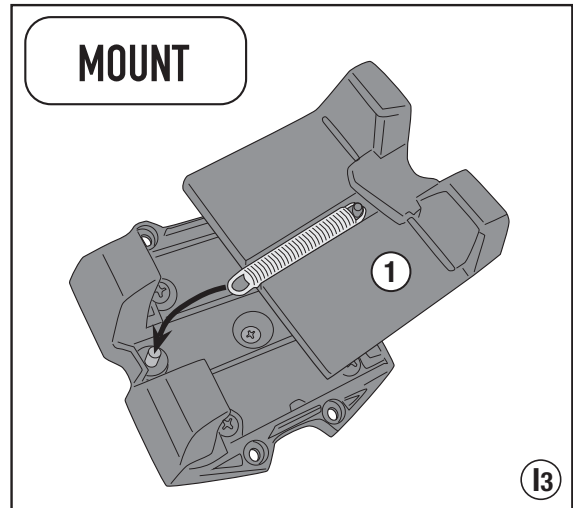

S921 - KS921

PORTA SMARTPHONE DA MANUBRIO SMARTPHONE-HOLDER FOR HANDLEBAR PORTE-SMARTPHONE POUR GUIDON
SMARTPHONE-HALTER FÜR LENKER PORTA-SMARTPHONE PARA LOS MANILLARES - PORTA SMARTPHONE PARA GUIDÃO

TO LOCK S921 ON THE SUPPORT*

*** NOT FOR ALUMINIUM
SUPPORT**