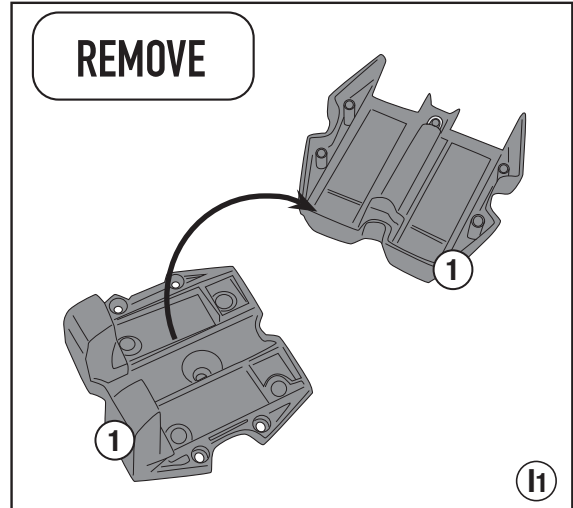

S921 - KS921

PORTA SMARTPHONE DA MANUBRIO SMARTPHONE-HOLDER FOR HANDLEBAR PORTE-SMARTPHONE POUR GUIDON
SMARTPHONE-HALTER FÜR LENKER PORTA-SMARTPHONE PARA LOS MANILLARES - PORTA SMARTPHONE PARA GUIDÃO

TO LOCK S921 ON THE SUPPORT*

*** NOT FOR ALUMINIUM
SUPPORT**