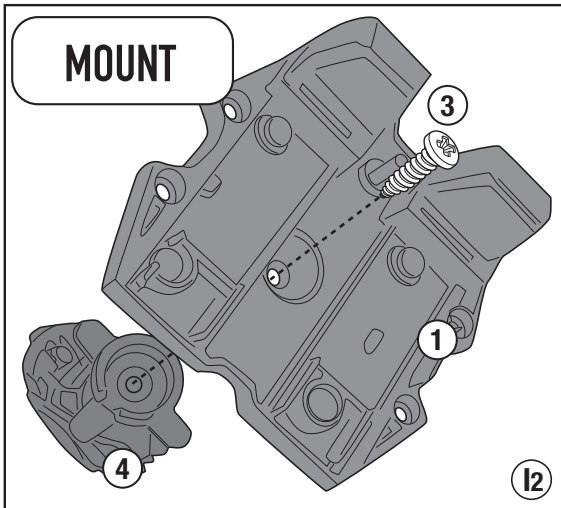

S921 - KS921

PORTA SMARTPHONE DA MANUBRIO SMARTPHONE-HOLDER FOR HANDLEBAR PORTE-SMARTPHONE POUR GUIDON
SMARTPHONE-HALTER FÜR LENKER PORTA-SMARTPHONE PARA LOS MANILLARES - PORTA SMARTPHONE PARA GUIDÃO

TO LOCK S921 ON THE SUPPORT*

*** NOT FOR ALUMINIUM
SUPPORT**