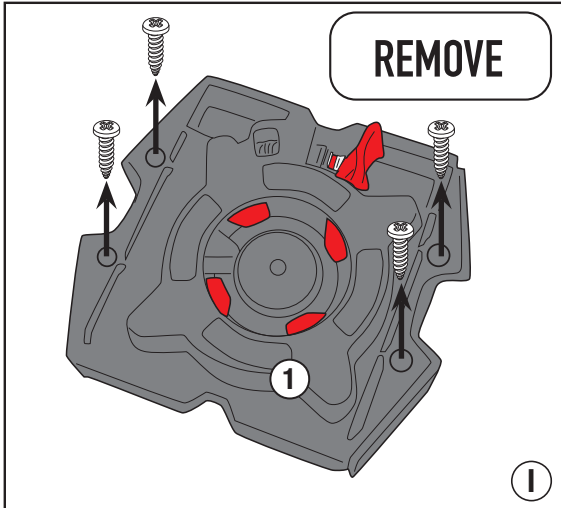

S921 - KS921

PORTA SMARTPHONE DA MANUBRIO SMARTPHONE-HOLDER FOR HANDLEBAR PORTE-SMARTPHONE POUR GUIDON
SMARTPHONE-HALTER FÜR LENKER PORTA-SMARTPHONE PARA LOS MANILLARES - PORTA SMARTPHONE PARA GUIDÃO

TO LOCK S921 ON THE SUPPORT*

*** NOT FOR ALUMINIUM
SUPPORT**