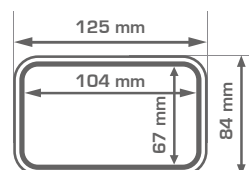

KS952B

SINCE 1956

kappamoto.com

→
Universal Smartphone holder. Compatible with scooter, bike and bicycle.

The KS952B has the capacity to accommodate a number of different devices (*):

Nokia 106, Nokia 216, Nokia 150, Nokia 3310 2017, Nokia 3310 4G, Nokia Series 30 plus, Nokia 130 2017,
Samsung Z2 (2016),
TIM Easy 4G