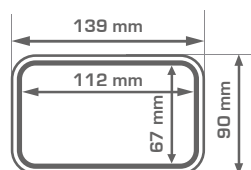

KS953B

SINCE 1956

kappamoto.com

→ Universal Smartphone holder. Compatible with scooter, bike and bicycle.

The KS953B has the capacity to accommodate a number of different devices (*):

Alcatel: 1C (2019);

Huawei: Y3II;