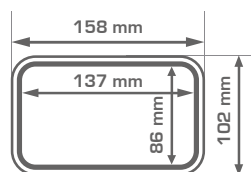

→
Universal Smartphone holder. Compatible with scooter, bike and bicycle.

The KS954B has the capacity to accommodate a number of different devices (*):

Apple: iPhone (XR, XS, XS Max, X, 8, 8 Plus, 7, 7 Plus, 6s, 6s Plus, 6, 6 Plus);

Samsung:
Galaxy S (S5, S6, S6 EDGE, S6 EDGE+, S7, S7 EDGE, S8, S9, S10 2019, S10e 2019);
Galaxy Note (Note 3, Note 4, Note 5, Note 7, Note 7 FE);
Galaxy J (J2 Core 2018, J2 2016, J2 Pro, J2 Pro 2018, J4 Plus 2018, J4 2018, J5 2016, J5 Prime, J6 2018, J6 Plus 2018, J7 2016, J7 Prime, J7 Duo, J7 Prime 2);
Galaxy On (On 5 Pro, On 7 2016, On 7 Pro, On8);
Galaxy A (A40 2019, A20e, A10, A8 2018, A7 2017, A5 2017, A7, A8 2016);
Galaxy C (C5 pro, C7 Pro, C9 Pro, J7 2017, C5, C7);
Galaxy X cover 4, Galaxy Grand Prime, N915 Galaxy note edge, Z3;
Galaxy M (M20, M10)

Alcatel: 1S, 1x, 3L 2019, 3, 3x, 5, 5V (2018), A7, A5 LED, Idol 5, Idol 5s, A3, LX, U5;

Acer: Liquid Z6, Liquid Z6 Plus;

Archos: Oxygen 57, Diamond S;

Asus: ZenFone (2, 3, 3 Zoom, 3 64GB, 3 Deluxe 256GB, 4, 4 MAX, 4 PRO, 4 Selfie Pro, 4 Selfie Lite, 4 Selfie, 5, 5z, Live (L2), Max 2016, Max Plus (M1), Max (M1) ZB556KL (2018), Selfie);

Blackberry: DTEK50, DTEK60, Keyone, Key2 LE (2018), Key2;

BQ: Aquaris X2 Pro

Essential: PH-1

Google-LG: Pixel 3, Pixel 3a, Nexus 5, Nexus 5X;

Google-HTC: Pixel 2, Pixel 2 XL, Pixel, Pixel XL

Google-Huawei: Nexus 6P;

Honor: 6A, 6C Pro, 7x, 8 Pro, 8A Pro, 8S, 9, 9i, 9 lite, 10V, 10, 10i 2019, 20, 20 Lite (2019), 20 Pro (2019), 20i, V9, V9 128GB, Magic, Magic 2, 5X, Play 8 (2019), Play 8A, View 20;

HTC: Desire (10 Lifestyle, 10 Pro, 12 2018, 12s, 19 Plus 2019, 830), U (Play, U11, U11 Life, U11 Plus, U12 Plus, U19e 2019), 10, 10 Evo, 10 Lifestyle, ONE (A9, A9s, M9+, M8, M9, M9 Prime Camera Edition, S9, S9, X10);

Huawei: P smart 2019, P smart, P smart Plus 2019, P smart Plus, P30 2019, P30 Lite 2019, P8 lite 2017, P8lite, P8, P9, P9 Plus, P9 Lite, P10, P10 Lite, P10 Plus, P20 2018, P20

Lite 2018, P20 Pro 2018, P smart, Honor (8, 8 64GB, V8, V8 Standard, 6x, 5c, Holly 3), Enjoy 6, G8, G9 Plus, GT3, Y3 2017, Y5 2019, Y5 Lite 2019, Y5 Lite 2018, Y5II, Y5II 4G, Y5 Prime 2018, Y6 2017, Y7 Prime 2018, Mate (30 Lite 2019, 10, 10 Lite, 10 Porsche Design, 10 Pro, 9, 9 Pro, 9 Porsche Design, RS Porsche Design); Nova (4e, 30i 2018, 3i 2018, 3, 2, 2 Plus, Lite Plus, Young, 1, 1 Plus);

Komu: K8, K80, K70, K60, K45, X1;

Lenovo: A5, K5, K5 Pro, K5s, K5 Play, K6, K6 Note, K6 Power, K8 Note, P2, S5, S5 Pro, Vibe C2, Z5, Z5 Pro, Z5 Pro, Z5 Pro GT, Z5s, Zuk (EDGE, Z2, Z2 Pro);

LG: G3, G4, G5, G6, G7 Fit (2018), G7 One 2018, G8 ThinQ 2019, G8s ThinQ 2019, K40 2019, G7 ThinQ, Q6, Q6 Plus, Q6 Alpha, LG Q7, LG Q7 Alpha, LG Q7 Plus, Q8, Q9, V30, V30s ThinQ, X Power 2, X venture, K10 2017, K10 Plus 2018, K10 2018, K10 2018 Alpha, K10 Plus 2018, K8 2017, K4 2017, Stylus 3, Ray, V35 ThinQ, W10 2019, K5, X5, X Skin;

Mediacom: PhonePad S532U;

Meizu: 16s, 16th (2018), 16X (18), 16Xs (2019), C9 Pro, C9, E2 64GB, E2, M3 Note, M3, M3E, M3X, M5 Note, M5, M5c, M5s, M6 Note, M6, M6s, M6s, M8 Lite, M8, M8c, MX6, Note 8, Pro 6 Plus, Pro 6, Pro 7 Plus, Pro 7, U20, V8 (18), V8 Pro (18), X8 (18);