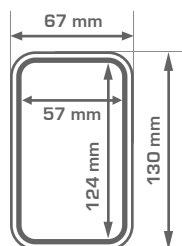

KS955B

SINCE 1956

kappamoto.com

→ Universal Smartphone holder. Compatible with scooter, bike and bicycle.

The KS955B has the capacity to accommodate a number of different devices (*):

Apple: iPhone (5s, 5c, 5, 4s, 4, SE);