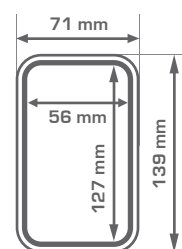

# KS956B

# KS956SK

SINCE 1956

kappamoto.com

→ Universal Smartphone holder. Compatible with scooter, bike and bicycle.

**The KS956B has the capacity to accommodate a number of different devices (\*):**

Apple: iPhone (8, 7, 6s, 6),  
Samsung: Galaxy (A3 2016, 2017; A5, no versione 2016; On5, Core Prime), Z2, Z4;  
Huawei: Y3II  
Lenovo: Vibe B;  
LG Nexus 4, K3 (2017);  
Motorola Moto G (2013)  
Nokia-Microsoft Lumia 550;  
Sony: Xperia X Compact, Xperia XZ1 Compact