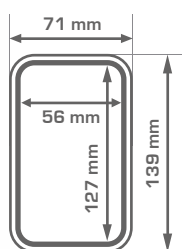

KS956B

SINCE 1956

kappamoto.com

→ Universal Smartphone holder. Compatible with scooter, bike and bicycle.

The KS956B has the capacity to accommodate a number of different devices (*):

Apple: iPhone (8, 7, 6s, 6),
Samsung: Galaxy (A3 2016, 2017; A5, until version 2015; On5, Core Prime), Z2, Z4;
Huawei: Y3II
Lenovo: Vibe B;
LG Nexus 4, K3 (2017);
Motorola Moto G (2013)
Nokia-Microsoft: 1, Lumia 550;
Sony: Xperia X Compact, Xperia XZ1 Compact, Xperia XZ2 Compact;