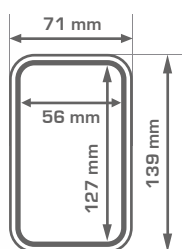

KS956B

SINCE 1956

kappamoto.com

→ Universal Smartphone holder. Compatible with scooter, bike and bicycle.

The KS956B has the capacity to accommodate a number of different devices (*):

Apple: iPhone (8, 7, 6s, 6),
Samsung: Galaxy (A3 2016, 2017; A5, no versione 2016; On5, Core Prime), Z2, Z4;
Huawei: Y3II
Lenovo: Vibe B;
LG Nexus 4, K3 (2017);
Motorola Moto G (2013)
Nokia-Microsoft Lumia 550;
Sony: Xperia X Compact, Xperia XZ1 Compact