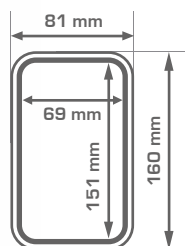

KS957B

SINCE 1956

kappamoto.com

→ Universal Smartphone holder. Compatible with scooter, bike and bicycle.

The KS957B has the capacity to accommodate a number of different devices (*):

Apple: iPhone (X, 8, 8 Plus, 7, 7 Plus, 6s, 6sPlus, 6 Plus);